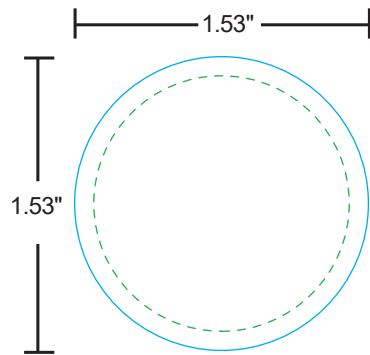

Wooden Nickels/Magnets

All critical elements
(text, images, logos, etc.)
must be kept inside the blue box.
Anything left outside the blue box
will be cut off.

Safe Line 
Print Line 

Recommend 300 dpi