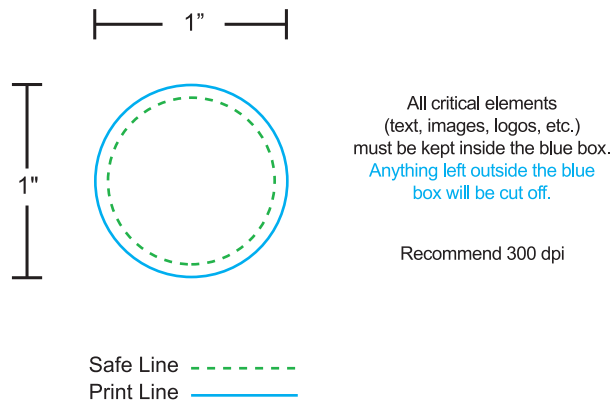

Wood Bottle Stoppers

For Engraving only - Submit vector artwork in black to be engraved