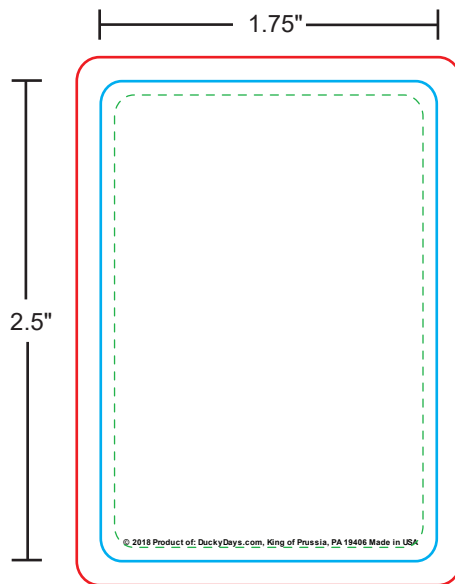

Tea Template

All critical elements
(text, images, logos, etc.)
must be kept inside the blue box.
Anything left outside the blue box
will be cut off.

Bleed 1/4":
Make sure to extend the
background images or colors all the
way to the edge of the red box.

Recommend 300 dpi

Safe Line - - - -
Print Line _____
Bleed Line _____