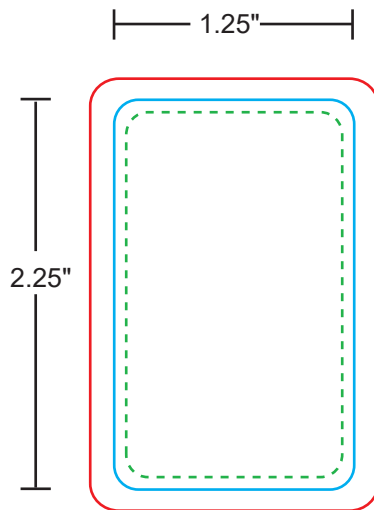

Sunscreen Template

All critical elements
(text, images, logos, etc.)
must be kept inside the blue box.
Anything left outside the blue box
will be cut off.

Bleed 1/4":
Make sure to extend the
background images or colors all
the way to the edge of the red box.

Recommend 300 dpi

Safe Line -----
Print Line —————
Bleed Line —————