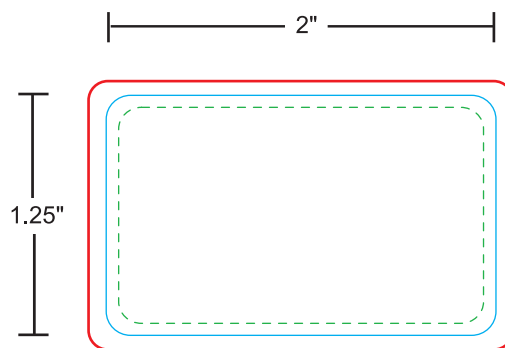

Match Box / Mint Box / Sugar Packet Template

All critical elements
(text, images, logos, etc.)
must be kept inside the blue box.
Anything left outside the blue box
will be cut off.

Safe Line - - - - -
Print Line —————
Bleed Line —————

Bleed 1/4":
Make sure to extend the
background images or colors **all**
the way to the edge of the red box.

Recommend 300 dpi