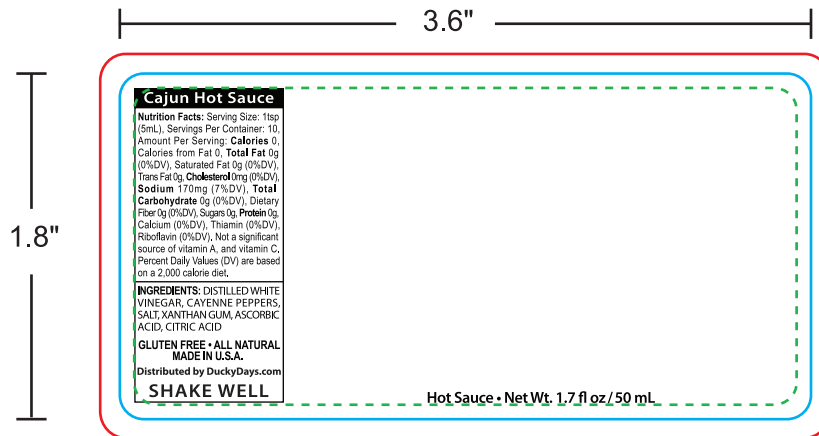

## Hot Sauce Template

All critical elements (text, images, logos, etc.) must be kept inside the blue box.

Anything left outside the blue box will be cut off.

**Bleed 1/4"**

Make sure to extend the background images or colors all the way to the edge of the red box.

Recommend 300 dpi

Safe Line - - - - -

Print Line ———

Bleed Line ———