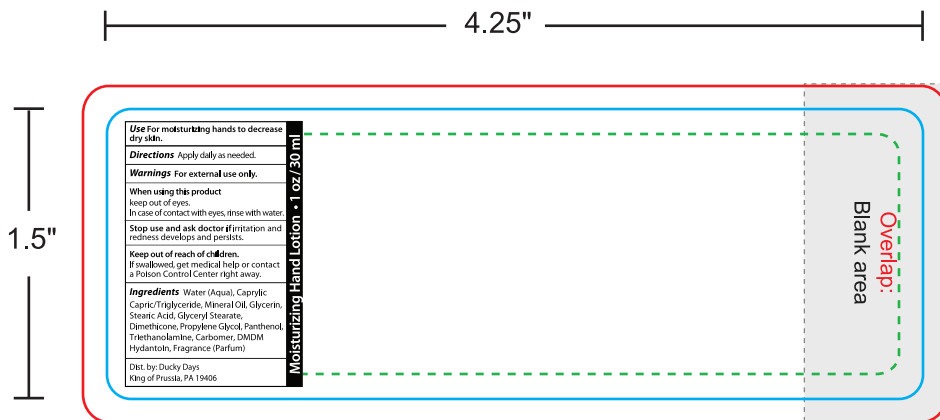

1 oz. Hand Lotion Template

All critical elements (text, images, logos, etc.) must be kept inside the blue box.
Anything left outside the blue box will be cut off.

Bleed 1/4"

Make sure to extend the background images or colors all the way to the edge of the red box.

Recommend 300 dpi

Safe Line - - - - -
Print Line ————
Bleed Line —————