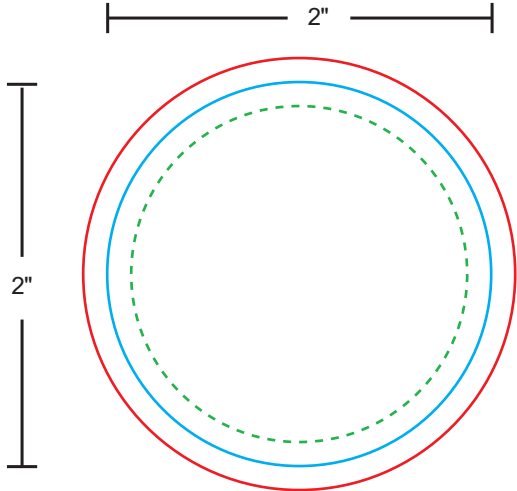

# Gummy Bear Packet Template

All critical elements (text, images, logos, etc.) must be kept inside the blue box. Anything left outside the blue box will be cut off.

**Bleed 1/4":**  
Make sure to extend the background images or colors all the way to the edge of the red box.

Recommend 300 dpi

- Safe Line - - - - -
- Print Line - - - - -
- Bleed Line - - - - -