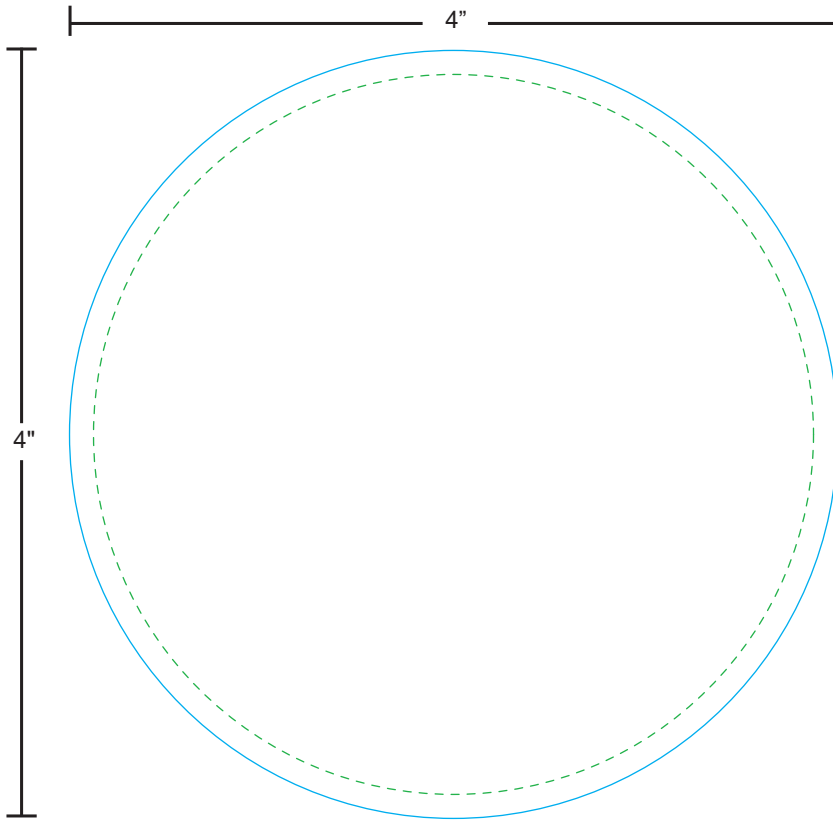

## Round Coaster

All critical elements  
(text, images, logos, etc.)  
must be kept inside the blue box.  
Anything left outside the blue box  
will be cut off.

Safe Line    
Print Line 

Recommend 300 dpi

## Square Coaster

All critical elements  
(text, images, logos, etc.)  
must be kept inside the blue box.  
Anything left outside the blue box  
will be cut off.

Safe Line    
Print Line 

Recommend 300 dpi