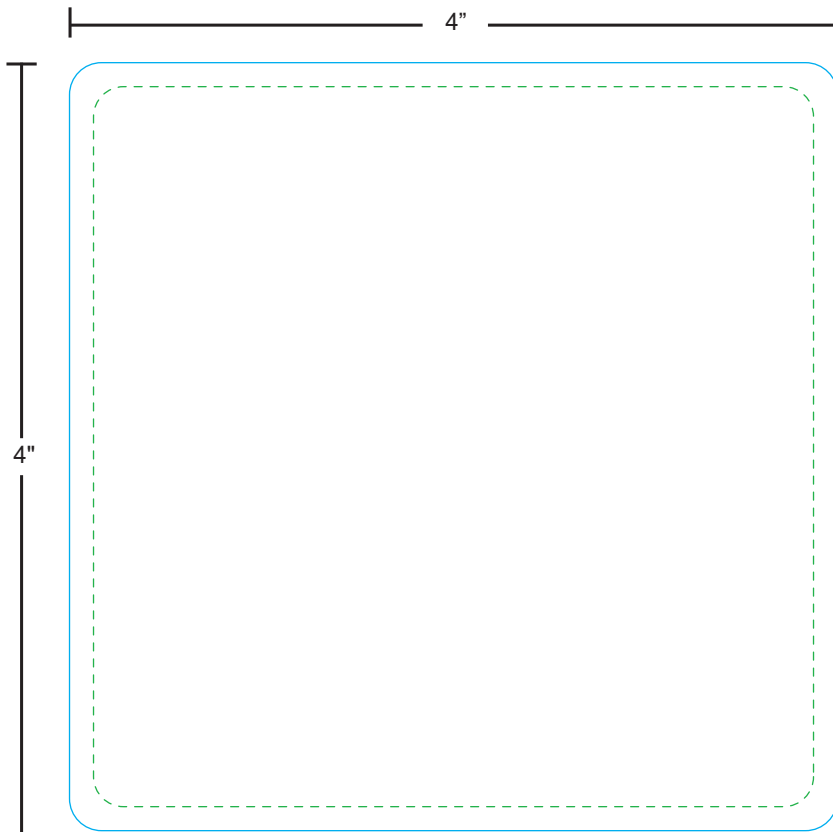

## Round Coaster

All critical elements  
(text, images, logos, etc.)  
must be kept inside the blue box.  
Anything left outside the blue box  
will be cut off.

Safe Line    
Print Line 

Recommend 300 dpi

## Square Coaster

All critical elements  
(text, images, logos, etc.)  
must be kept inside the blue box.  
Anything left outside the blue box  
will be cut off.

Safe Line    
Print Line 

Recommend 300 dpi