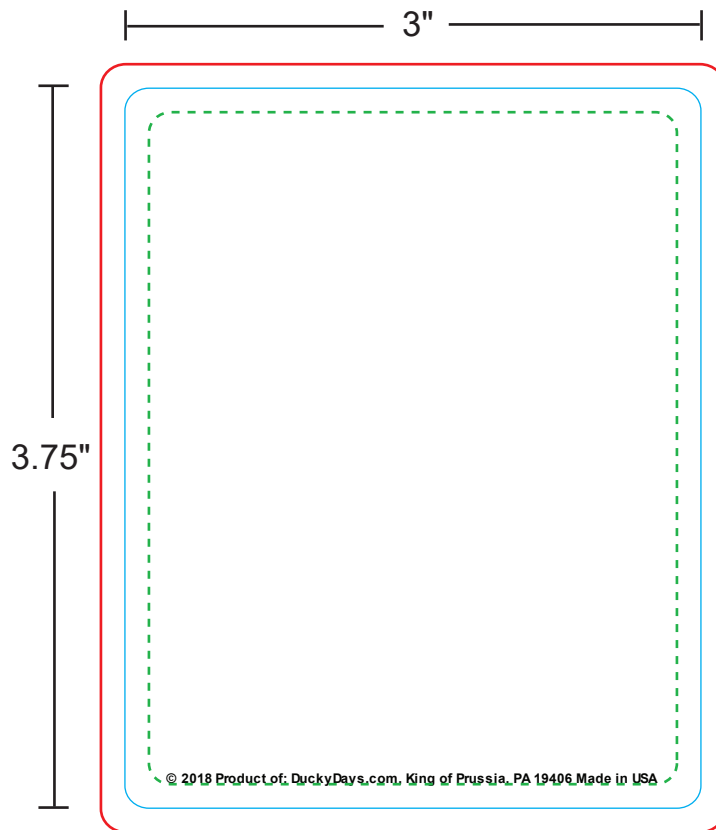

Coffee_DrinkMix Pack Template

All critical elements (text, images, logos, etc.)
must be kept inside the blue box.
Anything left outside the blue box will be cut off.

Bleed 1/4":

Make sure to extend the
background images or colors all the
way to the edge of the red box.

Recommend 300 dpi

Safe Line -----
Print Line —————
Bleed Line —————