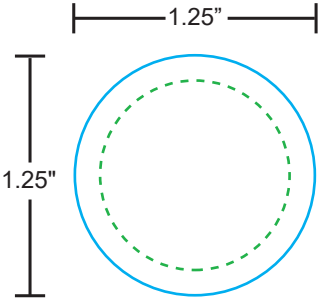

Aluminum Bottle Stoppers

All critical elements (text, images, logos, etc.) must be kept inside the blue box. Anything left outside the blue box will be cut off.

Recommend 300 dpi

Safe Line - - - - -
Print Line - - - - -