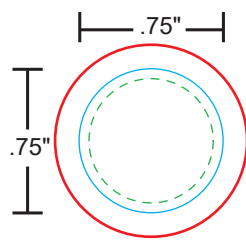

.75" Candy Circle Template

All critical elements
(text, images, logos, etc.)
must be kept inside the blue box.
Anything left outside the blue
box will be cut off.

Bleed 1/4":
Make sure to extend the
background images or colors all
the way to the edge of the red box.

Recommend 300 dpi

Safe Line - - - - -
Print Line - - - - -
Bleed Line - - - - -